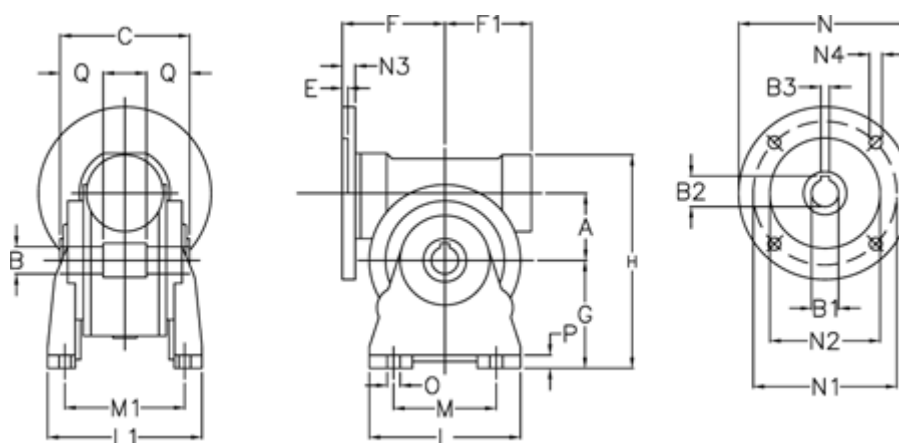

Data Sheet

Article number: 3902030010217
 Description: Worm gear
 VF 30-A-10-56B5

Measures

A = 30	F1 = 46	N1 = 100
B = 14 H7	G = 55	N2 = 80
B1 E7 = 9	H = 105	N3 = 7
B2 = 10.4	L = 80	N4 = 7
B3 H9 = 3	L1 = 80	O = 6.5
C = 55	M = 50	P = 8
E = 5.5	M1 = 66	Q = 20.5
F = 52	N = 120	